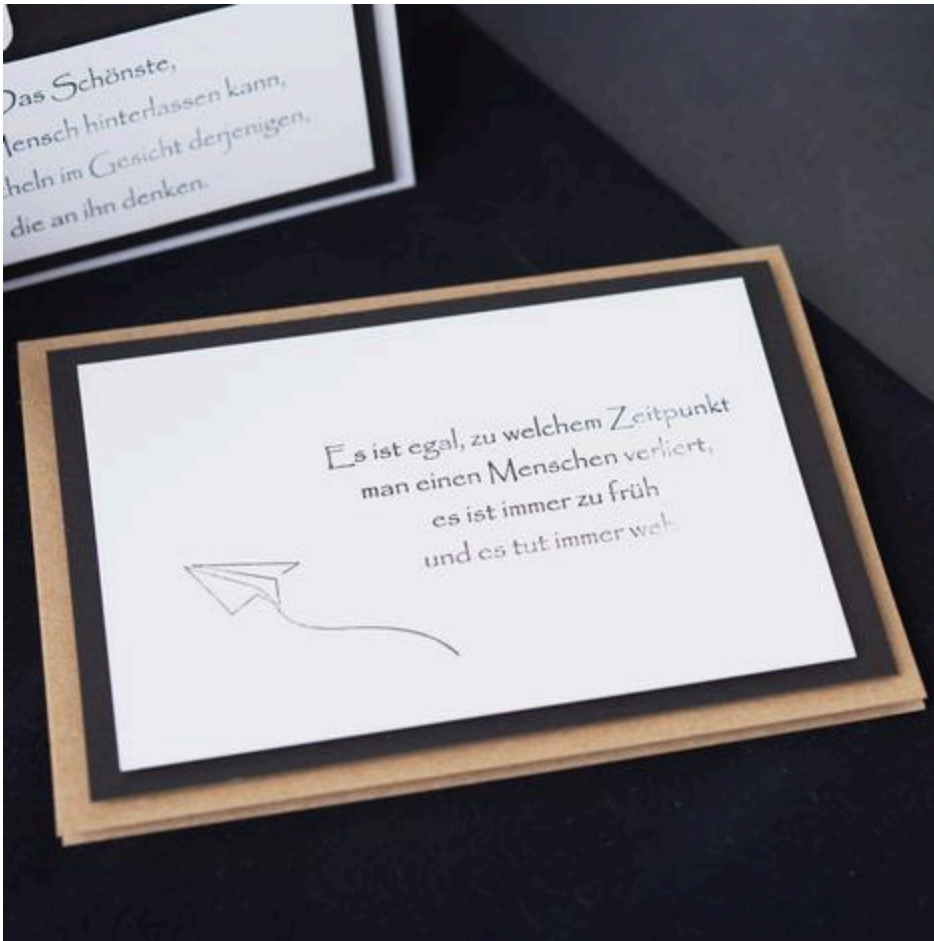

the cards to create decorative looks and stick everything onto the double cards.

All that's missing now only is the lettering on the inside of the condolence cards.